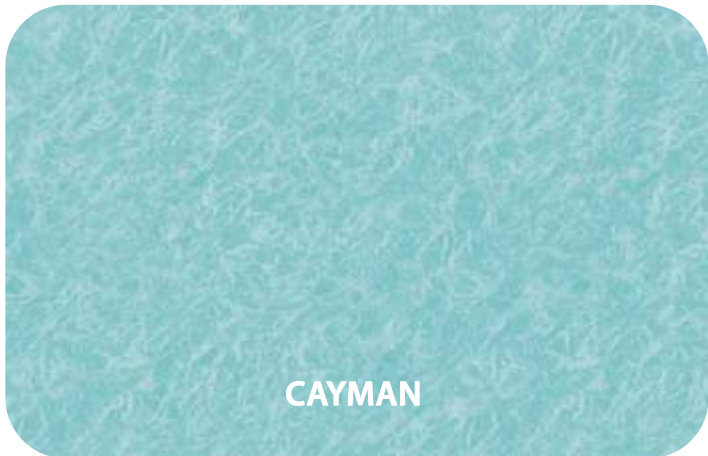

CORAL SAND

CAYMAN

MALDIVE

NEW! *Stone Collection*

Inspired by nature, these stylish designs are heavily textured and give the feel of natural stone for a premium result, with the added bonus of extra grip underfoot. Perfect for young families!

SANDSTONE
Stone Collection

KIAMA
Stone Collection

2021-22 COLOUR RANGE
Released October 2021

Colour: Cayman

A vibrant turquoise pattern with a fine, wavy, organic texture.

PACIFIC

A deep blue pattern with a complex, swirling, and fibrous texture.

MAUI

A bright blue pattern with a dense, pebbled, and granular texture.

REEF PEBBLE

A teal pattern with a bold, organic, and somewhat abstract texture.

CARIBBEAN

A dark blue pattern with a fine, granular, and slightly mottled texture.

COSTA RICA

A very dark blue pattern with a fine, dense, and granular texture.

PANAMA

A dark blue pattern with a fine, wavy, and organic texture.

CASABLANCA

A dark blue pattern with a bold, organic, and somewhat abstract texture.