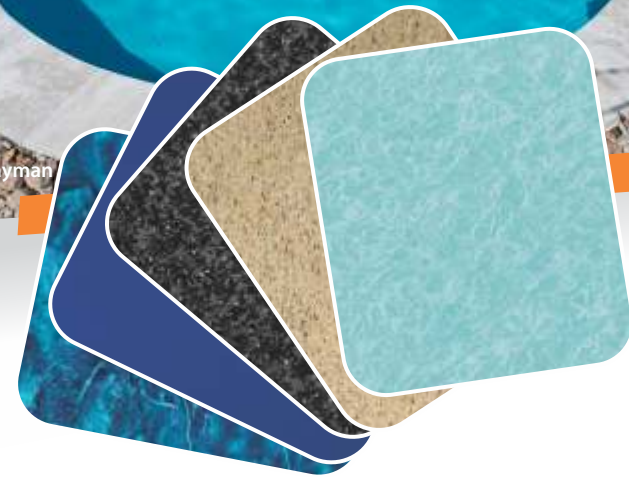

CORAL SAND

CAYMAN

MALDIVE

NEW! *Stone Collection*

Inspired by nature, these stylish designs are heavily textured and give the feel of natural stone for a premium result, with the added bonus of extra grip underfoot. Perfect for young families!

SANDSTONE
Stone Collection

KIAMA
Stone Collection

2021-22 COLOUR RANGE
Released October 2021

Colour: Cayman

A vibrant turquoise pattern with a fine, wavy, organic texture.

PACIFIC

A deep blue pattern with a complex, swirling, and fibrous texture.

MAUI

A bright blue pattern with a dense, pebbled, and granular texture.

REEF PEBBLE

A teal pattern with a bold, organic, and somewhat abstract texture.

CARIBBEAN

A dark blue pattern with a fine, granular, and slightly mottled texture.

COSTA RICA

A very dark blue pattern with a fine, dense, and granular texture.

PANAMA

A dark blue pattern with a fine, wavy, and organic texture.

CASABLANCA

A dark blue pattern with a bold, organic, and somewhat abstract texture.